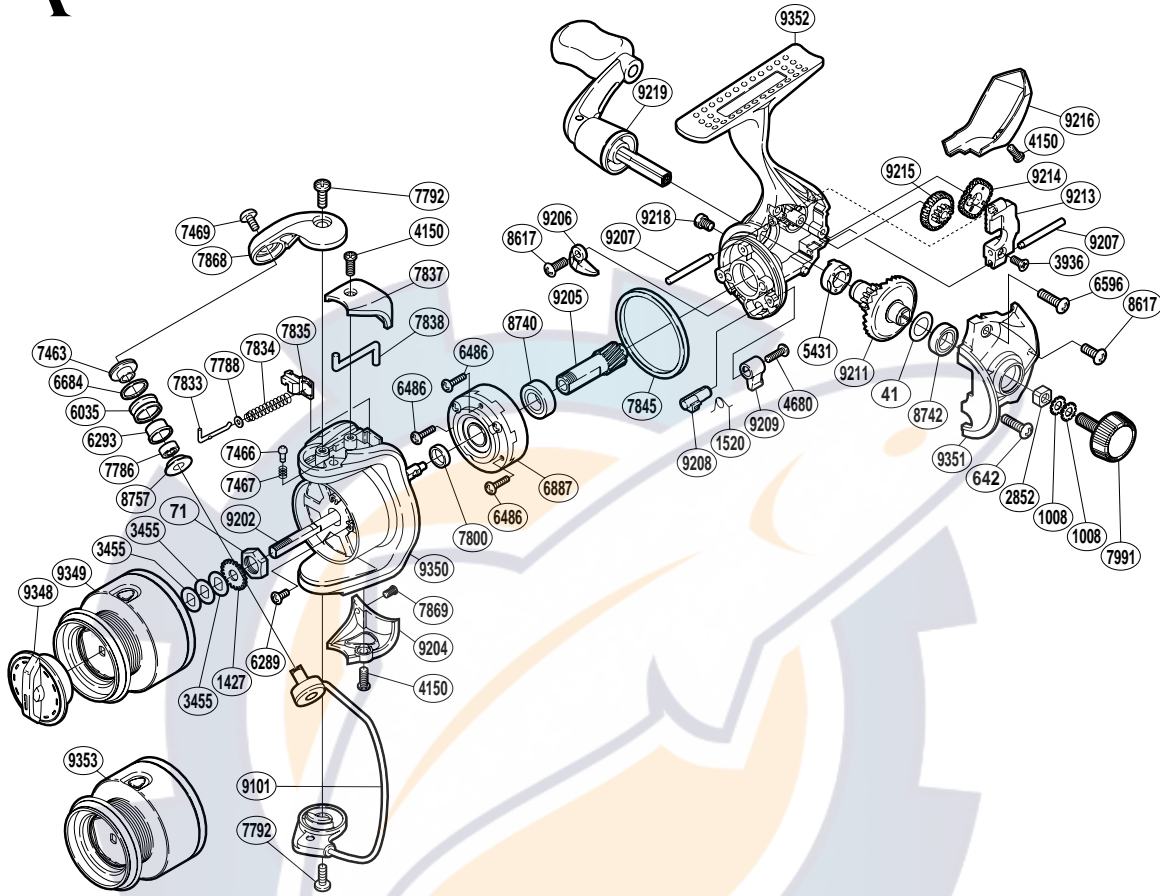

## SAHARA ⚙️ A-RB

### SH-750FB

(1SE640752U)

Part No.	Description	Part No.	Description	Part No.	Description
RD 0041	Drive Gear Washer	RD 7467	Click Spring	RD 9204	Bail Hold Support Guard
RD 0071	Rotor Nut	RD 7469	Line Roller Screw	RD 9205	Pinion Gear
RD 0642	Side Cover Screw	RD 7786	Ball Bearing	RD 9206	Bail Trip Strike
RD 1008	Handle Lock Washer	RD 7788	Spring Guide (A) Support	RD 9207	Oscillating Guide
RD 1427	Spool Support	RD 7792	Multi-Purpose Screw	RD 9208	Anti-Reverse Cam
RD 1520	Anti-Reverse Cam Spring	RD 7800	Rotor Ring	RD 9209	Anti-Reverse Lever
RD 2852	Handle Screw Lock	RD 7833	Bail Spring Guide (A)	RD 9211	Drive Gear
RD 3455	Spool Washer	RD 7834	Bail Spring	RD 9213	Oscillating Slider
RD 3936	Slider Retainer Screw	RD 7835	Bail Spring Seat	RD 9214	Oscillating Gear
RD 4150	Protector Screw (A)	RD 7837	Bail Spring Cover	RD 9215	Idle Gear (B)
RD 4680	Anti-Reverse Lever Screw	RD 7838	Bail Trip Lever	RD 9216	Rear Protector
RD 5431	Drive Gear Bushing	RD 7845	Friction Ring	RD 9218	Oil Cap
RD 6035	Line Roller	RD 7868	Bail Arm	RD 9219	Handle Assembly
RD 6289	Nut Lock Screw	RD 7869	Protector Screw (B)	RD 9348	Drag Knob
RD 6293	Line Roller Bushing	RD 7991	Handle Screw Cap	RD 9349	Spool Assembly
RD 6486	Roller Clutch Screw	RD 8617	Multi-Purpose Screw	RD 9350	Rotor
RD 6596	Side Cover Screw	RD 8740	Ball Bearing	RD 9351	Side Cover
RD 6684	Line Roller Spacer	RD 8742	Ball Bearing	RD 9352	Body
RD 6887	Roller Clutch Assembly	RD 8757	Bearing Spacer	RD 9353	Spare Spool Assembly
RD 7463	Line Roller Washer	RD 9101	Bail Assembly		
RD 7466	Click Pin	RD 9202	Main Shaft		